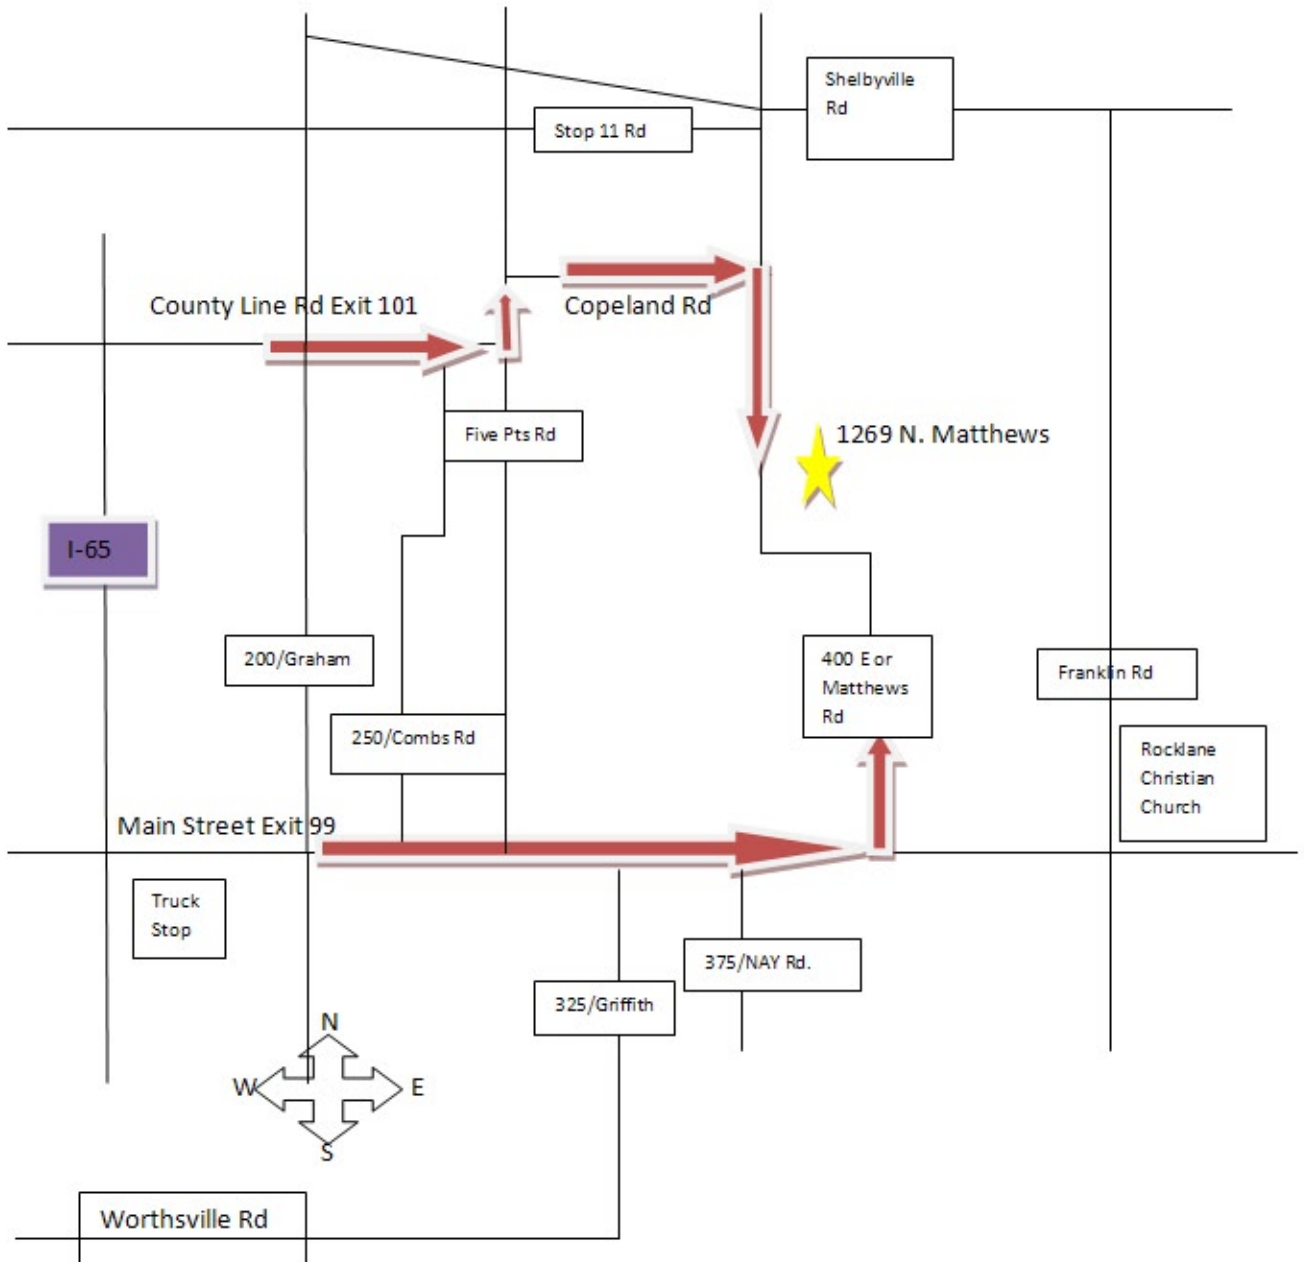

COUNTRY BOUND
PET RESORT
"It's a 'Suite' Life!"

DIRECTIONS

1269 N. Matthews Rd.
Greenwood, IN 46143

317-889-0128